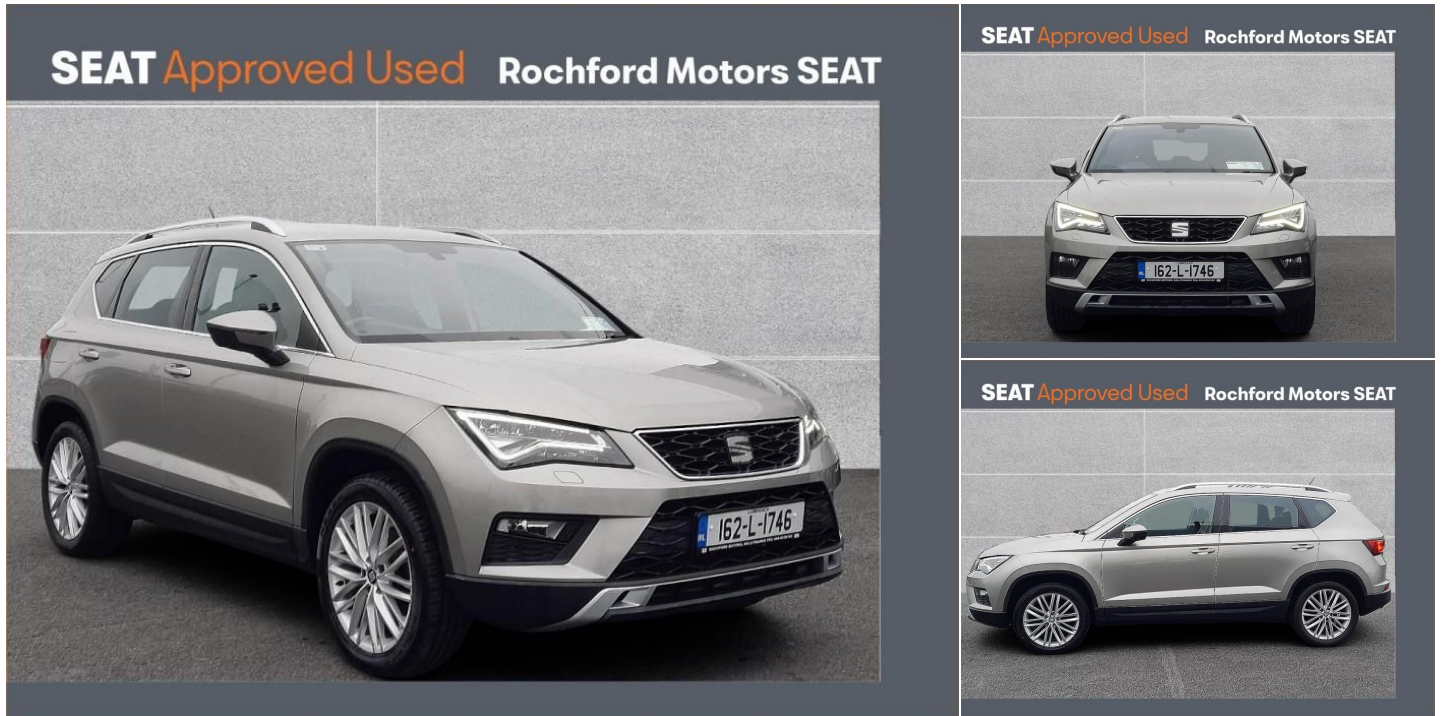

2016 SEAT Ateca

€23,950

2.0Tdi 150hp 4Drive Xcellence ***0%APR Finance - 2

Year Warranty and Roadside Assist - 3 Year Service

Plan *** 2l Manual

Registered
2016

Mileage
94,002 km

Engine Size
2 l

Fuel Type
Diesel

Transmission
Manual

Colour
Brown

Features

Rochford Motors

Knock Road, Ballyhaunis, Co Mayo, F35YW74 Ireland

+353949630163

Opening Hours